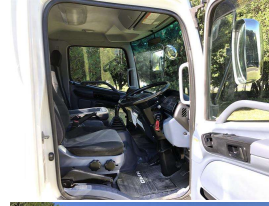

2008 HINO RANGER FC7

VEHICLE INFORMATION

Cash Price

Includes GST,
Registration &
Licensing

\$39,900

Finance may be available on this vehicle. Ask one of our friendly staff for more information.

Gain peace of mind with Mechanical Breakdown Insurance. Ask us how.

Body

2 door, TIPPER

Odometer

157,000 km

Engine

6400 cc, Common Rail Diesel

Fuel Type

Diesel

Audio

-

Stock ID

229

Exterior Features

- » Dual Rear Wheels
- » Tilt Cab
- » Tipper

Interior Features

- » Adjustable Steering Position
- » Air Conditioning
- » Electric Mirror
- » Electric Windows